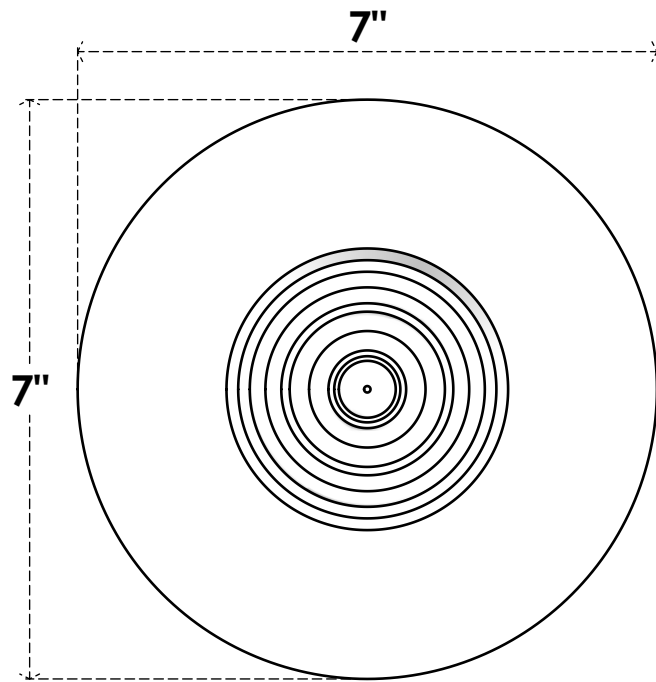

ROSP070X070X050GRY02

7"W X 7"H X 1/2"P STANDARD GRAYSON BULLSEYE ROSETTE WITH SQUARE EDGE, ARCHITECTURAL GRADE PVC

FRONT

SIDE

EKENA MILLWORK
2300 WEST MAIN ST.
CLARKSVILLE, TX 75426
TOLL FREE: 866-607-0453
WWW.EKENAMILLWORK.COM