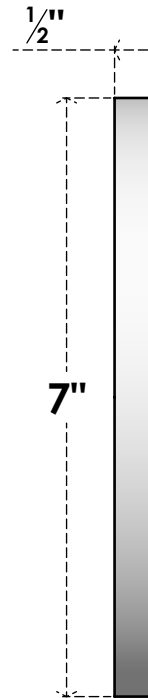

ROSP070X070X050GRY02

7"W X 7"H X 1/2"P STANDARD GRAYSON BULLSEYE ROSETTE WITH SQUARE EDGE, ARCHITECTURAL GRADE PVC

FRONT

SIDE

EKENA MILLWORK
2300 WEST MAIN ST.
CLARKSVILLE, TX 75426
TOLL FREE: 866-607-0453
WWW.EKENAMILLWORK.COM

NOTES

1. INSTALLATION TO BE COMPLETED IN ACCORDANCE WITH MANUFACTURER'S SPECIFICATIONS.
2. DRAWING MAY NOT BE TO SCALE
3. THIS DRAWING IS INTENDED FOR DESIGN AND PLANNING PURPOSES ONLY.
4. ALL INFORMATION CONTAINED HEREIN WAS CURRENT AT THE TIME OF DEVELOPMENT BUT MUST BE REVIEWED AND APPROVED BY THE PRODUCT MANUFACTURER TO BE CONSIDERED ACCURATE.
5. ARCHITECTURAL GRADE PVC PRODUCTS ARE MADE FROM EXPANDED CELLULAR PVC AND COME NATURALLY WHITE BUT MAY BE PAINTED